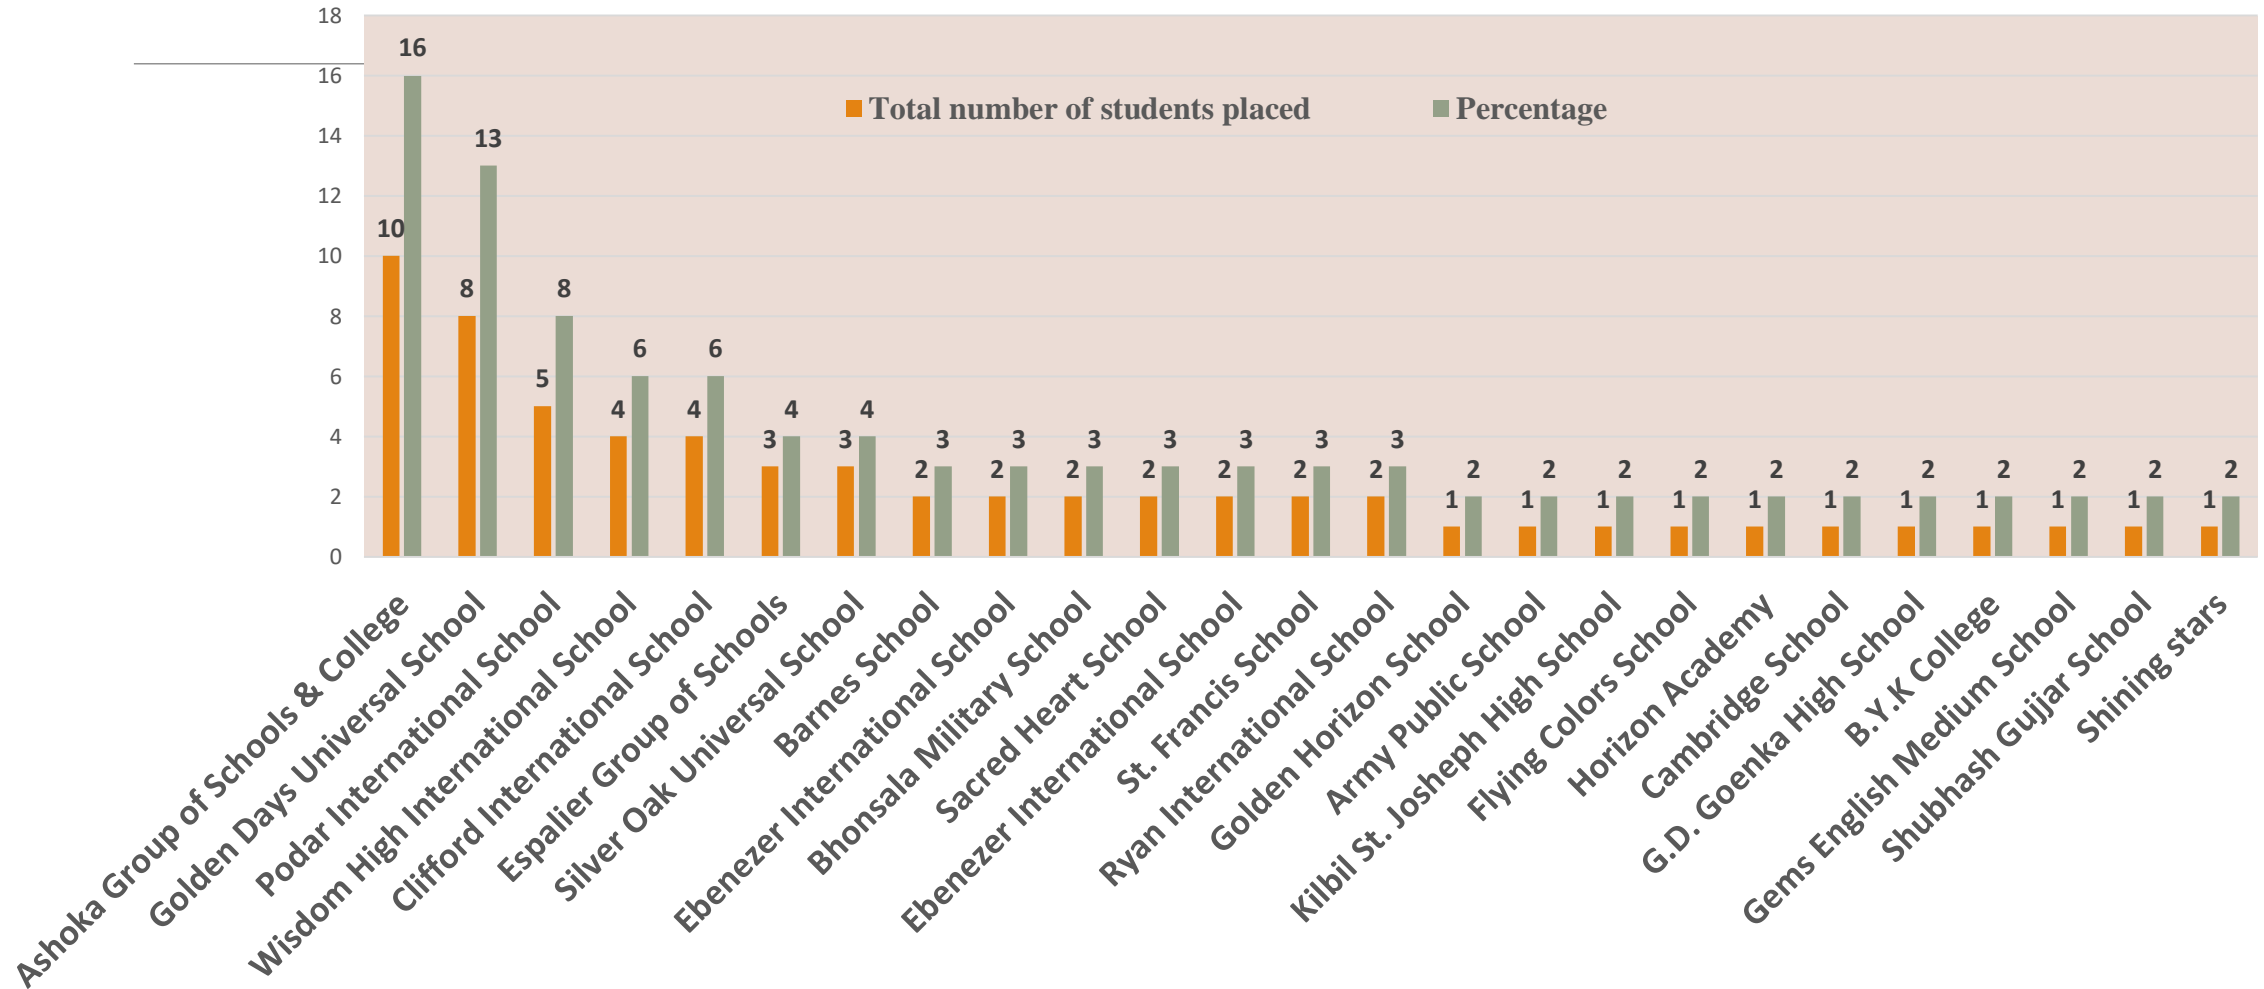

List of Placed students

Name of the School	Total Number of Students placed	Placed Percentage
Ashoka Group of Schools & College	10	16
Golden Days Universal School	8	13
Podar International School	5	8
Wisdom High International School	4	6
Clifford International School	4	6
Espalier Group of Schools	3	4
Silver Oak Universal School	3	4
Barnes School	2	3
Ebenezer International School	2	3
Bhonsala Military School	2	3
Sacred Heart School	2	3
Ebenezer International School	2	3
St. Francis School	2	3
Ryan International School	2	3
Golden Horizon School	1	2
Army Public School	1	2
Kilbil St. Josheph High School	1	2
Flying Colors School	1	2
Horizon Academy	1	2
Cambridge School	1	2
G.D. Goenka High School	1	2
B.Y.K College	1	2
Gems English Medium School	1	2
Shubhash Gujjar School	1	2
Shining stars	1	2
	62	100

Placement Analysis for the Batch- 2020-2022